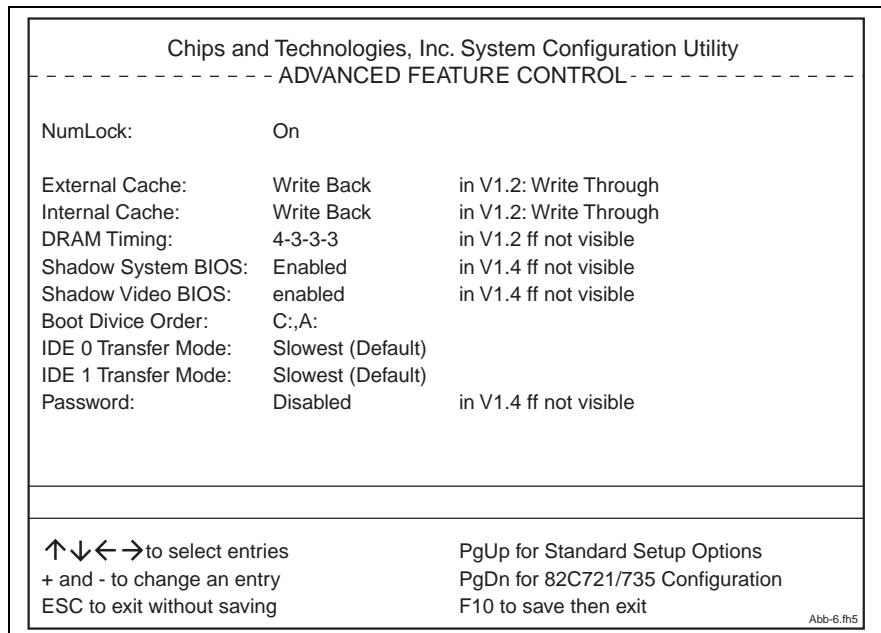

1.5 BIOS – Settings

Window 1: Standard Setup Options Menu

Fig. 1-5: window 1: Standard Setup Options Menu

Window 2: Advanced Feature Control Menu

Fig. 1-6: window 2: Advanced Feature Control Menu

2 Figures