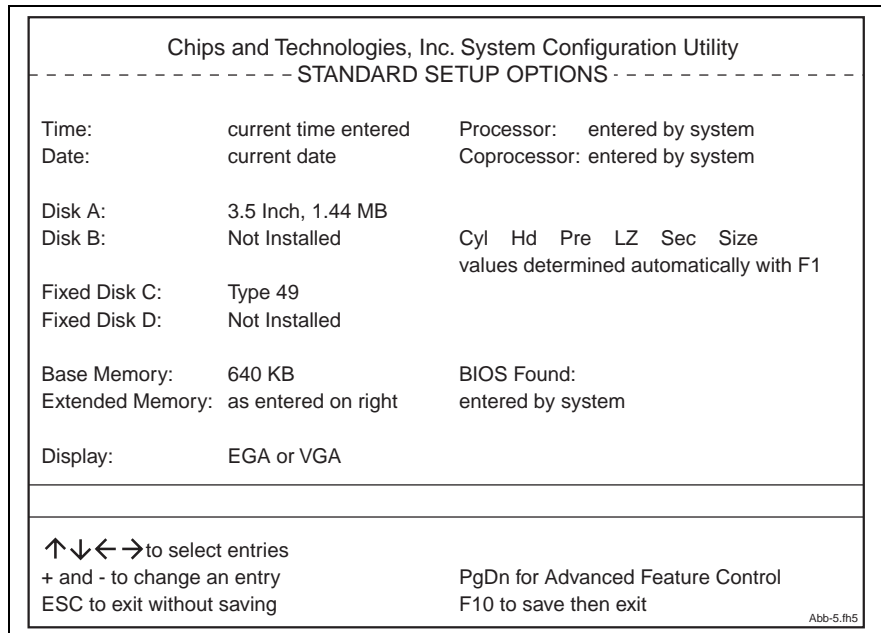

1.5 BIOS – Settings

Window 1: Standard Setup Options Menu

Fig. 1-5: window 1: Standard Setup Options Menu

Window 2: Advanced Feature Control Menu

Fig. 1-6: window 2: Advanced Feature Control Menu

2 Figures